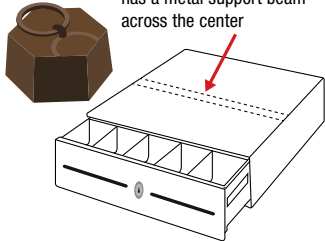

#### CD4-1616

- Full Size for High Cash Volume Situations (16" x 16")
- Cash Till Options: 5 Bill / 5 Coin, 5 Bill / 8 Coin, 4 Bill / 8 Coin for Canadian Currency
- 2 Media Slots

2-Color Drawer

5 Bill / 5 Coin Option

Locking Till Cover

Metal Support Beam Position

With 66lbs

Choice Series Cash Drawer has a metal support beam across the center

Hinged Key and Spare Cable